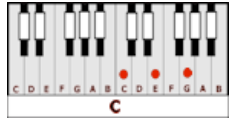

## GUITAR / KEYBOARD CHORDS:

**E= o221oo**

**F#= xx4322**

**A= xo222o**

**Asus4= xo223o**

**C= x32o1o**

**C#= xx3121**

**D= xxo232**

**Bm= xx4432**

(BASS INTRO WITH GUITAR CHORD ONLY)

(ENTER DRUMS & SLIDE GUITAR LEAD)

**INTRO:** E,F#,A Asus4 -A,Asus4 - A E,F#,A Asus4/A,Asus4 - A A Asus4 -A,Asus4 - A A Asus4 -A,Asus4 - A

**A** **Asus4 - A,Asus4 - E**  
 I've seen a lot of places...I've been around the world  
**E** **A Asus4 - A,Asus4 - A**  
 I've seen some pretty faces...Been with some beautiful girls  
**A** **Asus4 - A,Asus4 - E**  
 After all I've witnessed...one thing still amazes me  
**E** **A Asus4 - A - Bm - C - C# - D**  
 Just like a miracle...you have to see to believe