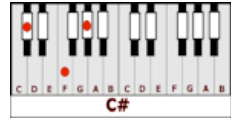

## GUITAR / KEYBOARD CHORDS:

**E= o221oo**

**F#= xx4322**

**A= xo222o**

**Asus4= xo223o**

**C= x32o1o**

**C#= xx3121**

**D= xxo232**

**Bm= xx4432**

(BASS INTRO WITH GUITAR CHORD ONLY)

(ENTER DRUMS & SLIDE GUITAR LEAD)

**INTRO:** E,F#,A Asus4 -A,Asus4 - A E,F#,A Asus4/A,Asus4 - A A Asus4 -A,Asus4 - A A Asus4 -A,Asus4 - A

**A** **Asus4 - A,Asus4 - E**  
 I've seen a lot of places...I've been around the world  
**E** **A Asus4 - A,Asus4 - A**  
 I've seen some pretty faces...Been with some beautiful girls  
**A** **Asus4 - A,Asus4 - E**  
 After all I've witnessed...one thing still amazes me  
**E** **A Asus4 - A - Bm - C - C# - D**  
 Just like a miracle...you have to see to believe