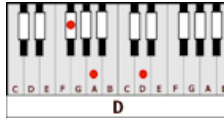

## GUITAR / KEYBOARD CHORDS:

**E= o221oo**

**F#= xx4322**

**A= xo222o**

**Asus4= xo223o**

**C= x32o1o**

**C#= xx3121**

**D= xxo232**

**Bm= xx4432**

(BASS INTRO WITH GUITAR CHORD ONLY)

(ENTER DRUMS & SLIDE GUITAR LEAD)

**INTRO:** E,F#,A Asus4 -A,Asus4 - A E,F#,A Asus4/A,Asus4 - A A Asus4 -A,Asus4 - A A Asus4 -A,Asus4 - A

**A** **Asus4 - A,Asus4 - E**  
 I've seen a lot of places...I've been around the world  
**E** **A Asus4 - A,Asus4 - A**  
 I've seen some pretty faces...Been with some beautiful girls  
**A** **Asus4 - A,Asus4 - E**  
 After all I've witnessed...one thing still amazes me  
**E** **A Asus4 - A - Bm - C - C# - D**  
 Just like a miracle...you have to see to believe